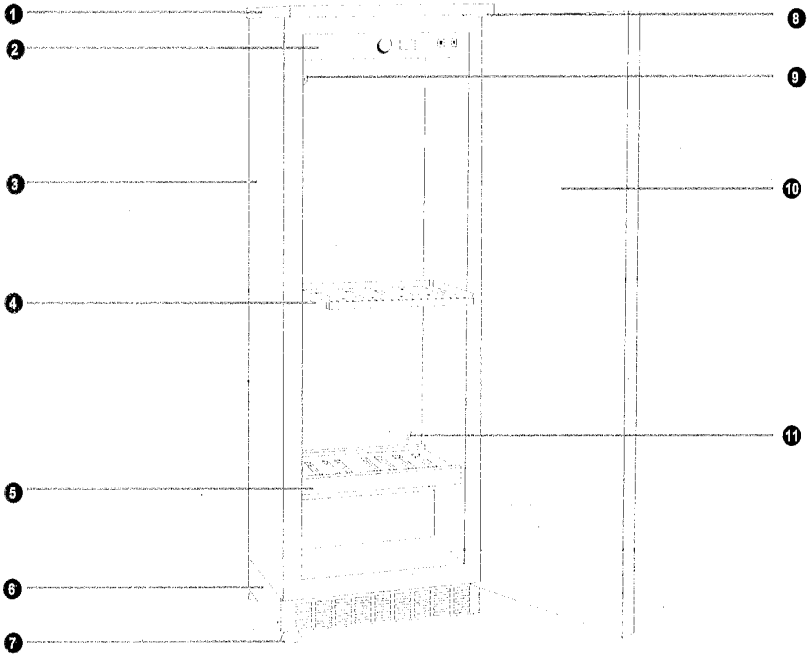

1-Your Wine cabinet

- ① Removable Plate
- ② Control Panel and Temperature Settings 0 Activated Charcoal Filter
- ③ Cabinet
- ④ Sliding shelf
- ⑤ Storage shelf
- ⑥ Front Ventilation Base
- ⑦ 4 Adjustable Feet
- ⑧ Hinge
- ⑨ Activated Charcoal Filter
- ⑩ Door
- ⑪ Free Ventilation Hole